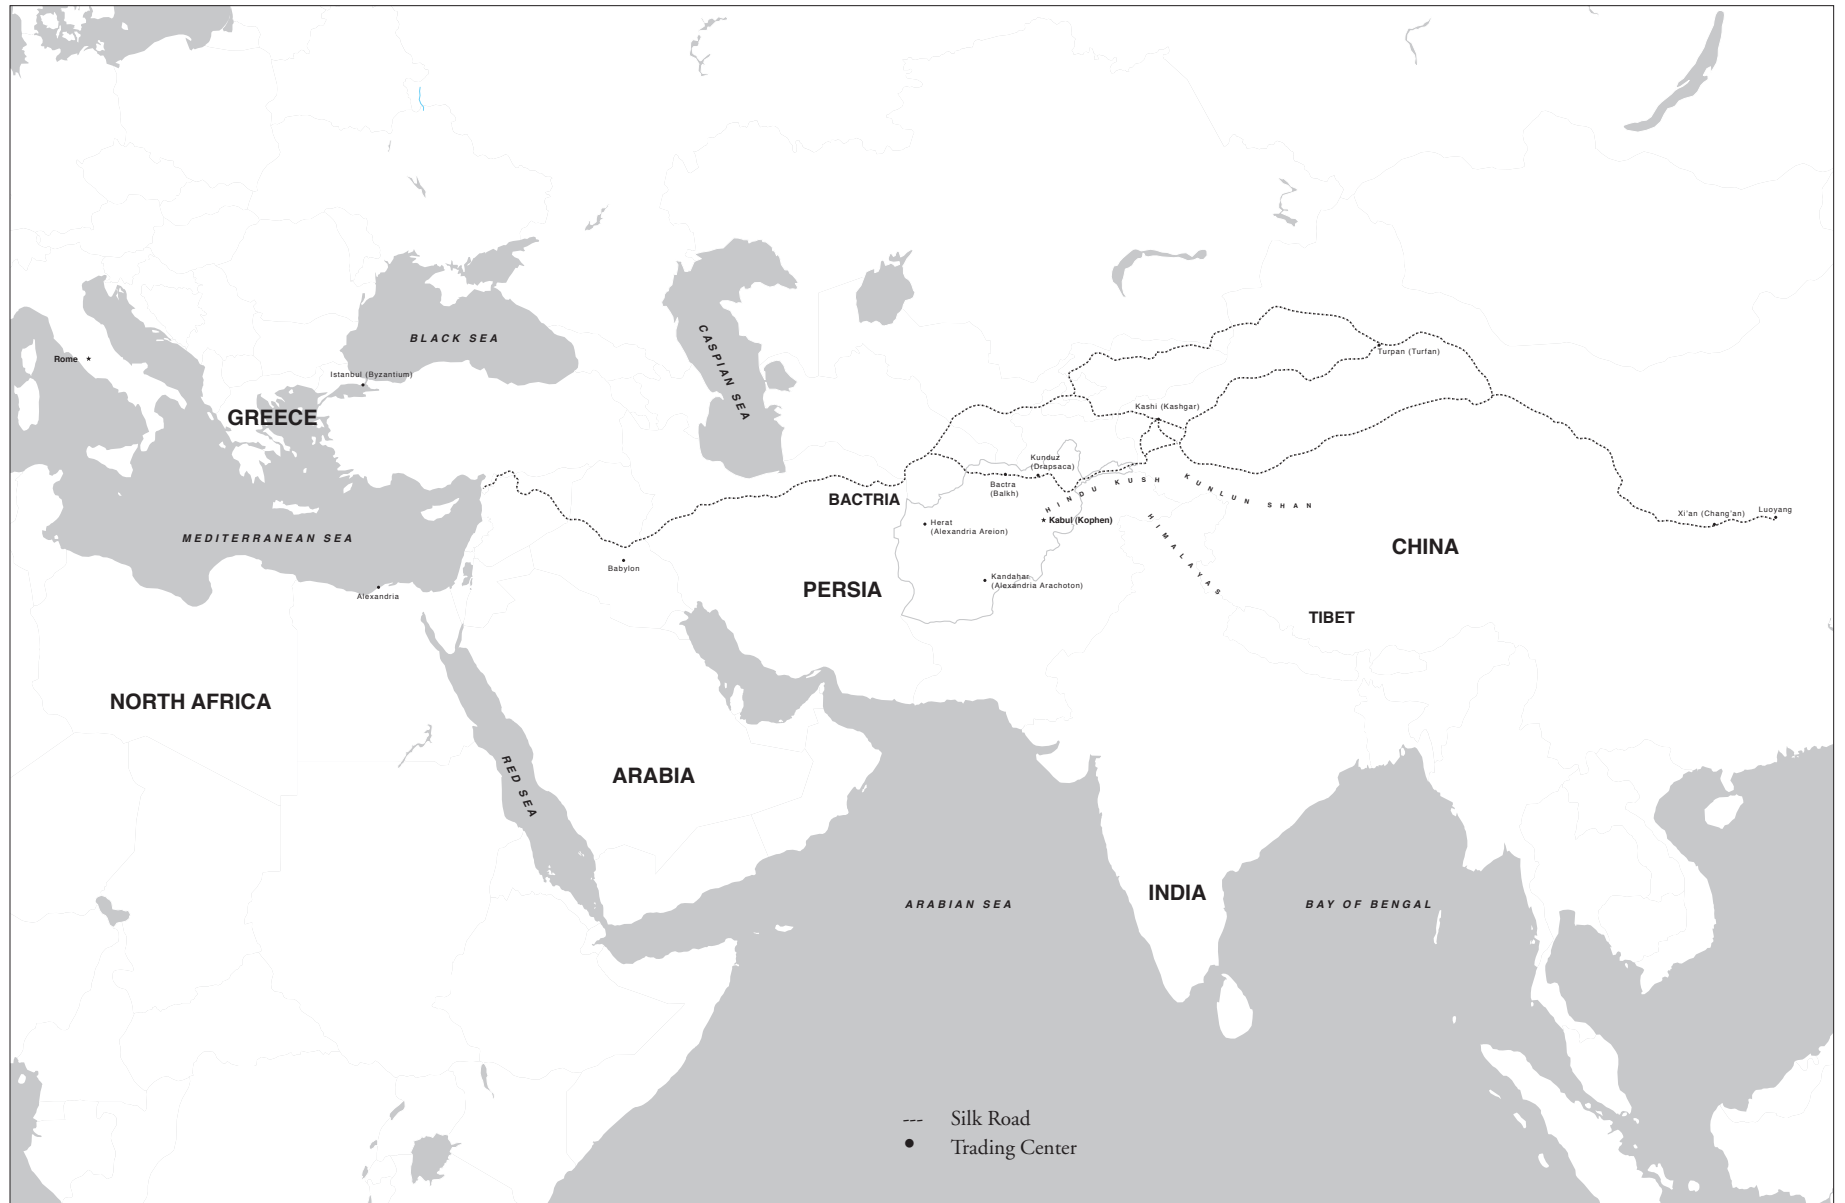

Silk Road Map 300 BCE–100 CE

For the student activity, enlarge and photocopy this map to fit 11 x 17 inch paper.