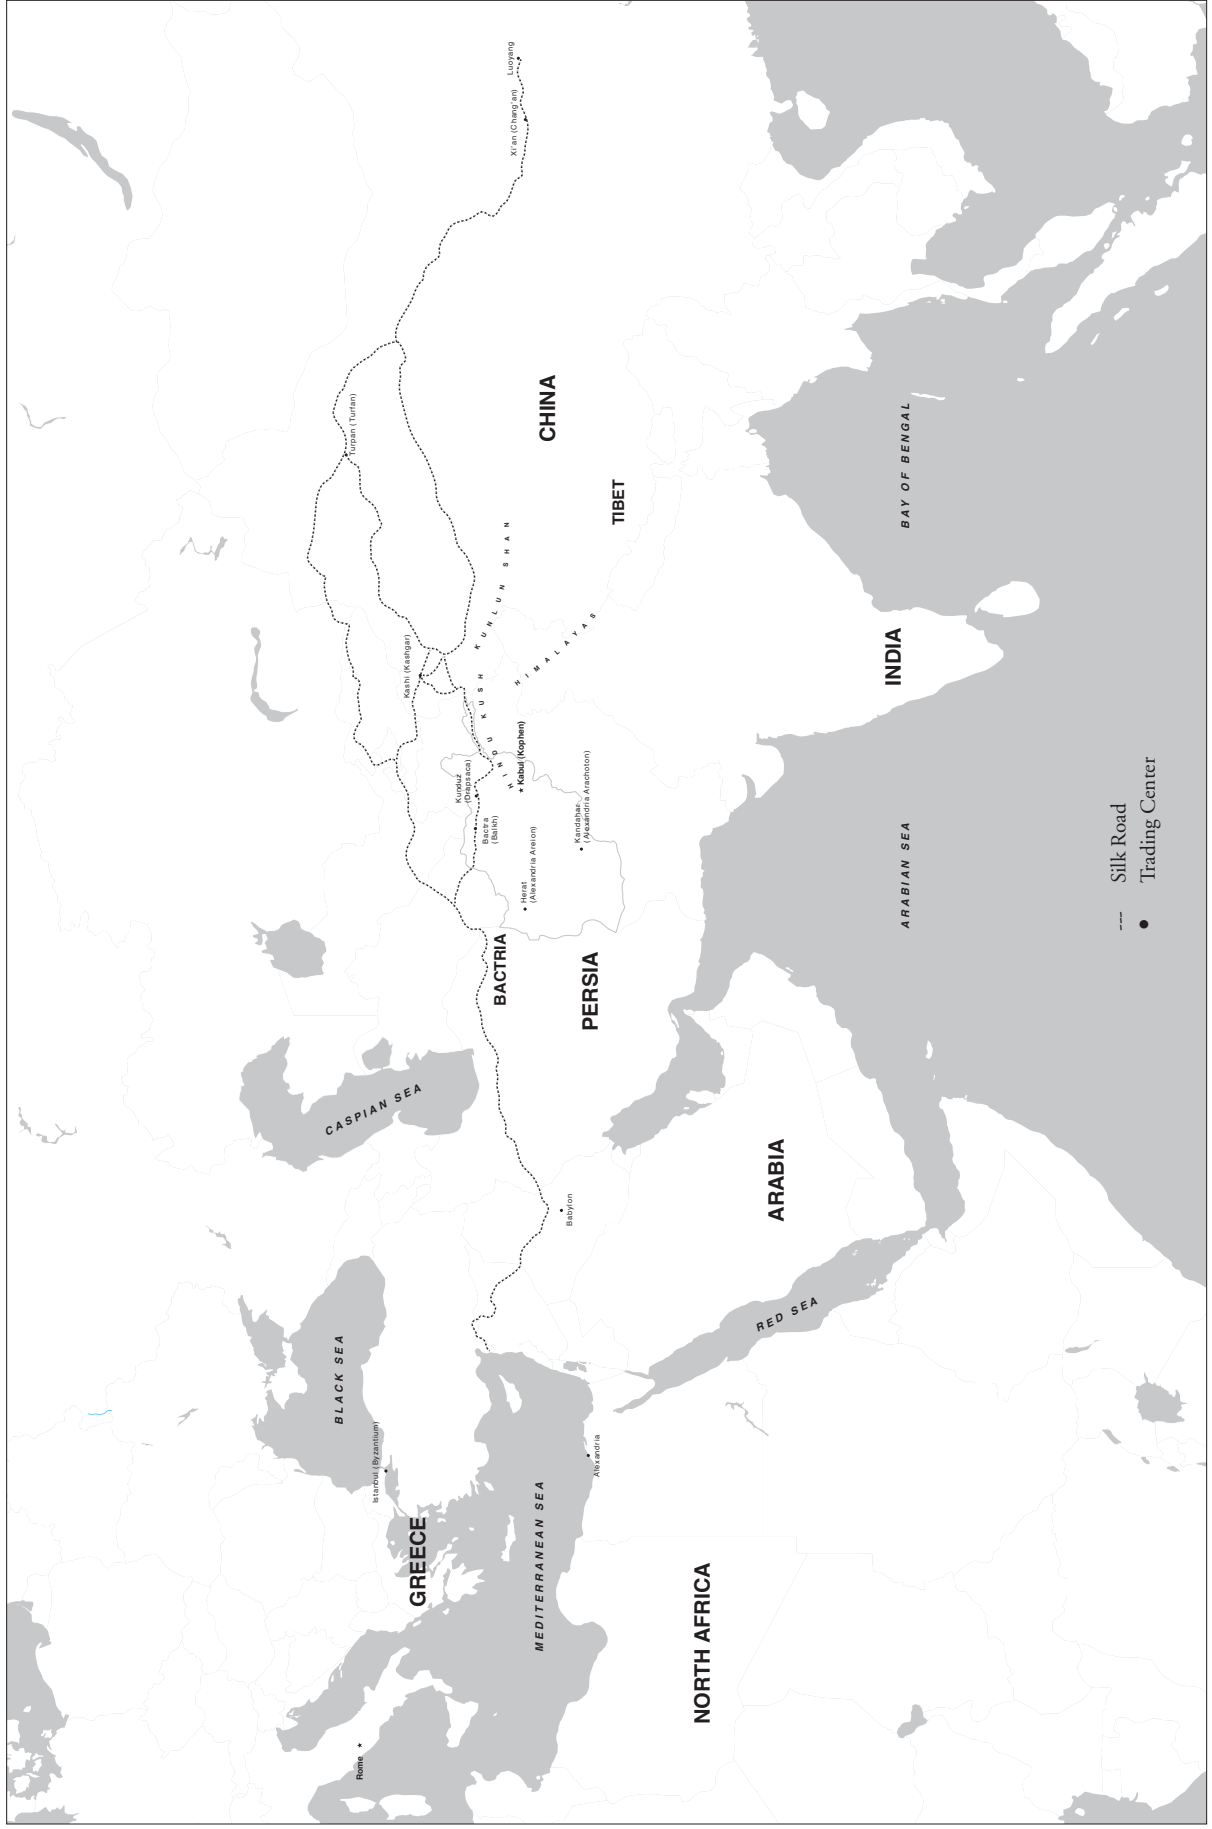

Silk Road Map 300 BCE–100 CE

For the student activity, enlarge and photocopy this map to fit 11 x 17 inch paper.